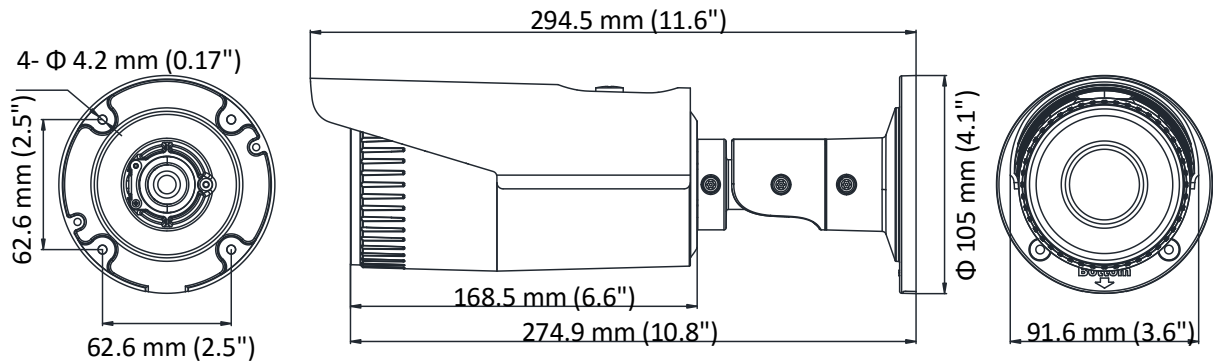

Available Models

DS-2CD1621FWD-I (Z)

Dimension