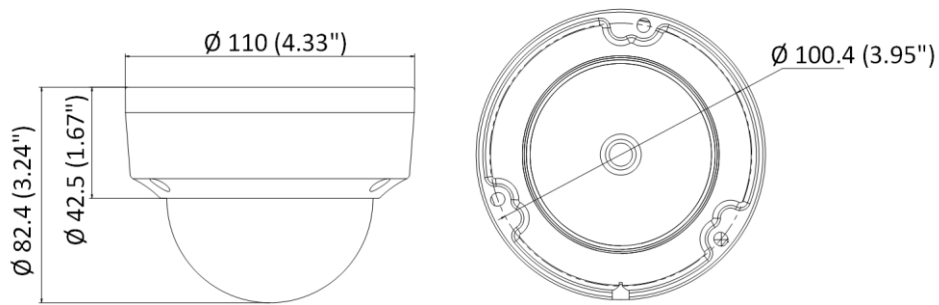

▪ **Dimension**

Unit: mm (inch)

▪ **Accessory**

▪ **Optional**

DS-1275ZJ-SUS Vertical Pole Mount	DS-1272ZJ-110B Wall Mount	DS-1280ZJ-DM18 Junction Box	DS-1276ZJ-SUS Corner Mount	DS-1259ZJ Inclined Ceiling Mount
DS-1271ZJ-110 Pendant Mount	DS-1258ZJ Wall Mount	DS-1250ZJ Rain Shade	DS-1272ZJ-110 Wall Mount