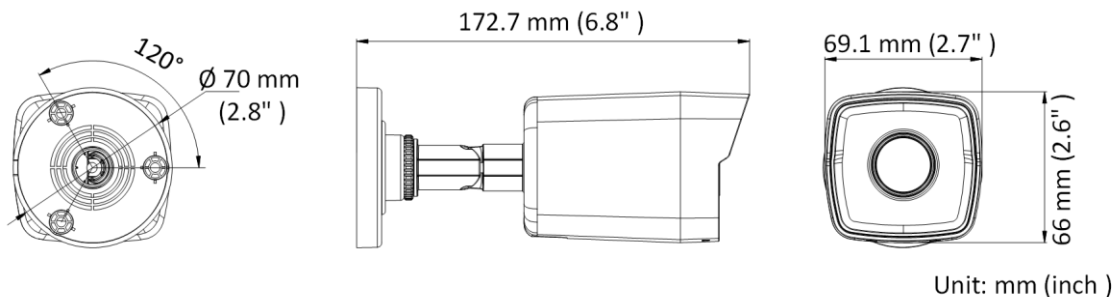

Firmware Version	5.5.83
API	ONVIF (PROFILE S), ISAPI
Simultaneous Live View	Up to 6 channels
User/Host	Up to 32 users 3 levels: Administrator, Operator, and User
Client	iVMS-4200, iVMS-4500, iVMS-5200, Hik-Connect
Web Browser	IE8+, Chrome31.0-44, Firefox30.0-51, Safari8.0-11
<b>Interface</b>	
Communication Interface	1 RJ45 10M/100M self-adaptive Ethernet port
<b>General</b>	
Operating Conditions	-30 °C to +60 °C (-22 °F to +140 °F), Humidity 95% or less (non-condensing)
Power Supply	12 VDC ± 25%, 5.5 mm coaxial power plug;PoE(802.3af, class 3)
Power Consumption and Current	12 VDC,0.3 A, Max. 3.5 W; PoE: (802.3af, 36 V to 57 V), 0.2 A to 0.1 A, Max: 4.5 W
Protection Level	IP67
Material	Front cover: metal, back cover & bracket: plastic
Dimensions	69.1 mm × 66 mm × 172.7 mm (2.7" × 2.6" × 6.8")
Weight	Camera: approx. 270 g (0.6 lb.) With package: approx. 510 g (1.12 lb.)

## Dimension