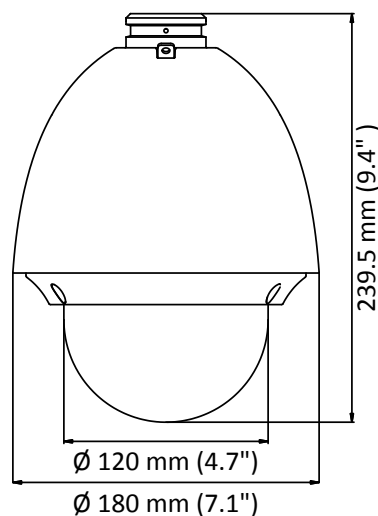

## DS-2AE4225T-D(E) 2 MP Turbo 4-Inch Speed Dome

Hikvision DS-2AE4225T-D(E) Turbo 4-Inch Speed Dome is able to capture high quality images in poor light environment. The embedded CMOS chip makes WDR, and real-time 1920 × 1080 resolution possible. With the help of the 25 × optical zoom, and IR cut filter, the camera offers more details over an expansive area.

- 1/2.8" HD progressive scan CMOS
- 1920 × 1080
- 25 × optical zoom, 16 × digital zoom
- 120 dB true WDR (Wide Dynamic Range)
- 3D intelligent positioning
- Switchable TVI/AHD/CVI/CVBS video output

## Dimension