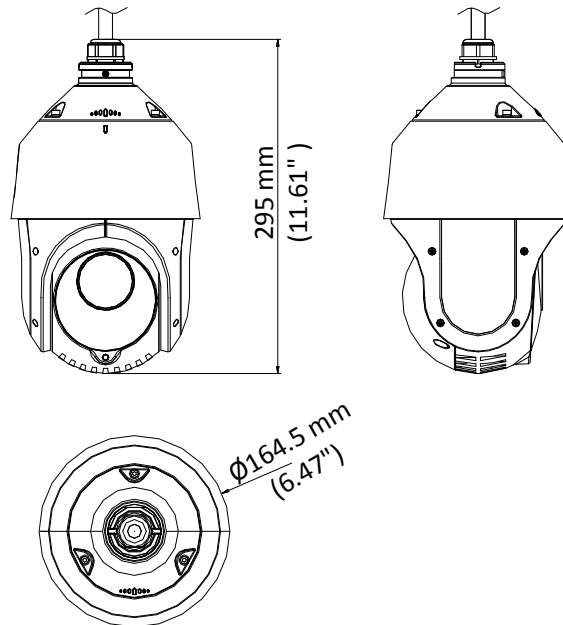

Order Model

DS-2AE4215TI-D(E)

Dimension