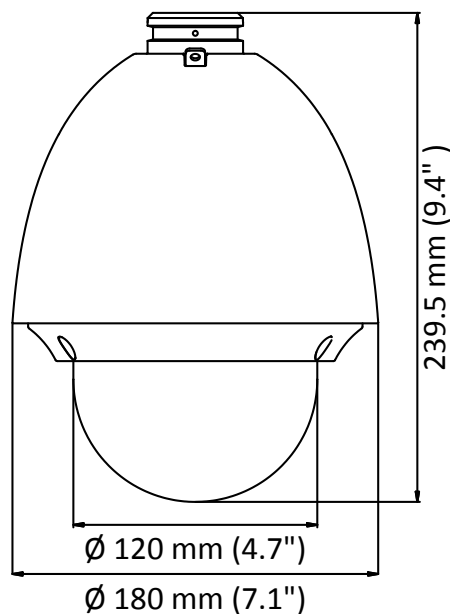

## DS-2AE4215T-D(E) 2 MP Turbo 4-Inch Speed Dome

Hikvision DS-2AE4215T-D(E) Turbo 4-Inch Speed Dome is able to capture high quality images in poor light environment. The embedded CMOS chip makes WDR, and real-time 1920 × 1080 resolution possible. With the help of the 15 × optical zoom, and IR cut filter, the camera offers more details over an expansive area.

## Specification

<b>Camera</b>	
Model	DS-2AE4215T-D(E)
Image Sensor	1/2.8" progressive scan CMOS
Max. Image Resolution	1920 × 1080
Frame Rate	50Hz: 25fps @(1920 × 1080) 60Hz: 30fps @(1920 × 1080)
Min. Illumination	Color: 0.005 Lux @(F1.6, AGC ON) B/W: 0.001 Lux @(F1.6, AGC ON)
White Balance	AUTO/MANUAL/HAUTO/ATW/INDOOR/OUTDOOR
AGC	AUTO/MANUAL
DNR	3D DNR
WDR	≥ 120 dB
Shutter Time	PAL: 1/1 s to 1/10,000 s NTSC: 1/1 s to 1/10,000 s
Day & Night	IR cut filter
Digital Zoom	16×
Privacy Mask	8 programmable privacy masks
BLC (Backlight Compensation)	Yes
HLC (highlight Compensation)	Yes
EIS (Electric Image Stabilization)	Yes
Regional Focus	Yes
<b>Lens</b>	
Focus Mode	Auto/Semiauto/Manual
Focal Length	5 mm to 75 mm, 15× Optical
Aperture Range	F 1.6 to F 3.5
Field of View	Horizontal field of view: 53.8° to 4.0° (wide to tele) Vertical field of view: 31.9° to 2.3° (wide to tele) Diagonal field of view: 60.4° to 4.6°(wide to tele)
Min. Working Distance	10 mm to 1500 mm (wide to tele)
Zoom Speed	Approx. 2.4 s (optical, wide to tele)
<b>Pan and Tilt</b>	
Pan Range	360° endless
Pan Speed	Pan manual speed: 0.1° to 100°/s Pan preset speed: 100°/s
Tilt Range	-5° to 90° (auto flip)
Tilt Speed	Tilt manual speed: 0.1° to 80°/s Tilt preset speed: 80°/s
Proportional Zoom	Rotation speed can be adjusted automatically according to zoom multiples
Presets	256
Patrol	10 patrols, up to 32 presets per patrol
Pattern	5 patterns, with the total recording time no less than 10 minutes
Power-off Memory	Yes

## Dimension