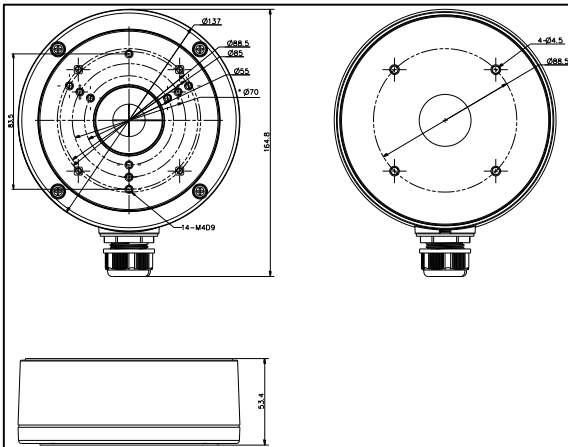

### Junction Box for Dome Camera

#### Dimension:

#### Parameter:

|            |                              |
|------------|------------------------------|
| Model      | DS-1280ZJ-S                  |
| Parameters | Junction Box for Dome Camera |
| Appearance | Hikvision White              |
| Material   | Aluminum Alloy               |
| Dimension  | Φ 137 x 53.4x 164.8mm        |
| Weight     | 527g                         |