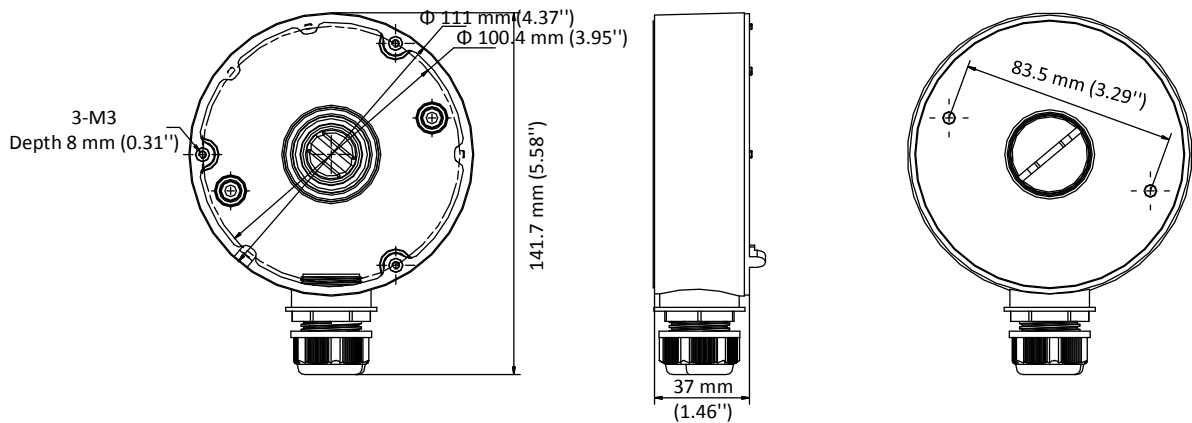

#### Dimension

#### Parameter

Model	DS-1280ZJ-DM18
Parameters	Junction Box
Appearance	Hikvision White
Material	Aluminum Alloy
Dimension	$\Phi 111 \text{ mm}$ ( $\Phi 4.37''$ )
Weight	Approx. 150 g (0.33 lb.)

#### Note

- The junction box should be installed on a flat surface.
- Waterproof rubber is necessary for outdoor application.
- The wall should be capable of supporting over 3 times as much as the total weight of the camera and the junction box.
- The maximum load capacity of the junction box is 4.5 kg (9.92 lb.).