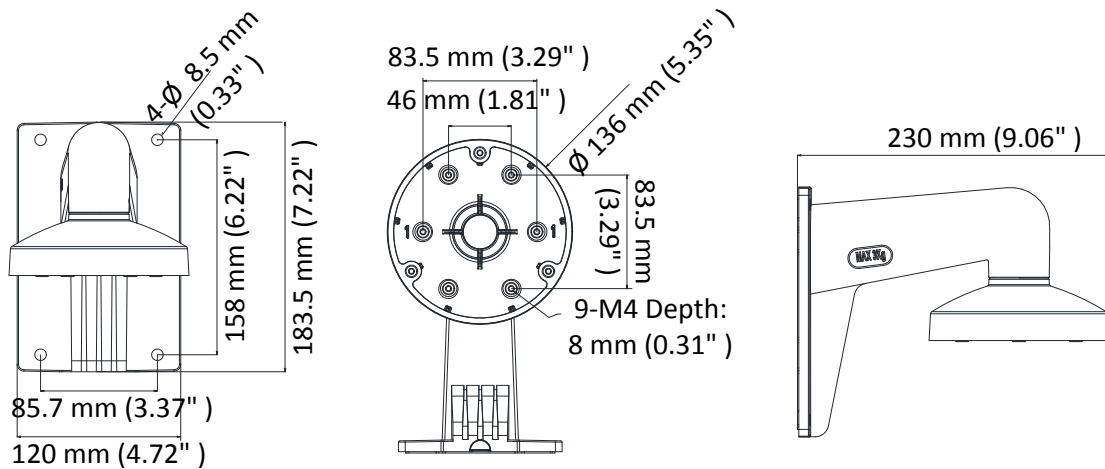

DS-1273ZJ-135

Wall Mount

Feature

- Aluminum alloy with surface spray treatment
- The cable hole design facilitates the cable routing
- The cap design facilitates the installation

Dimension

Available Model

DS-1273ZJ-135

Parameter

Model	DS-1273ZJ-135
Parameters	Wall Mount
Appearance	Hikvision White
Material	Aluminum Alloy
Dimension	Ø 136 mm × 183.5 mm × 230 mm (5.35" × 7.22" × 9.06")
Weight	704 g (1.55 lb.)

Note

- The mount should be installed on the flat wall.
- The waterproof rubber is necessary for the outdoor application.
- The pole must be capable of supporting at least 3 times as much as the total weight of the camera, and the mount.
- The mount's maximum load capacity is 3 kg (6.6 lb.).