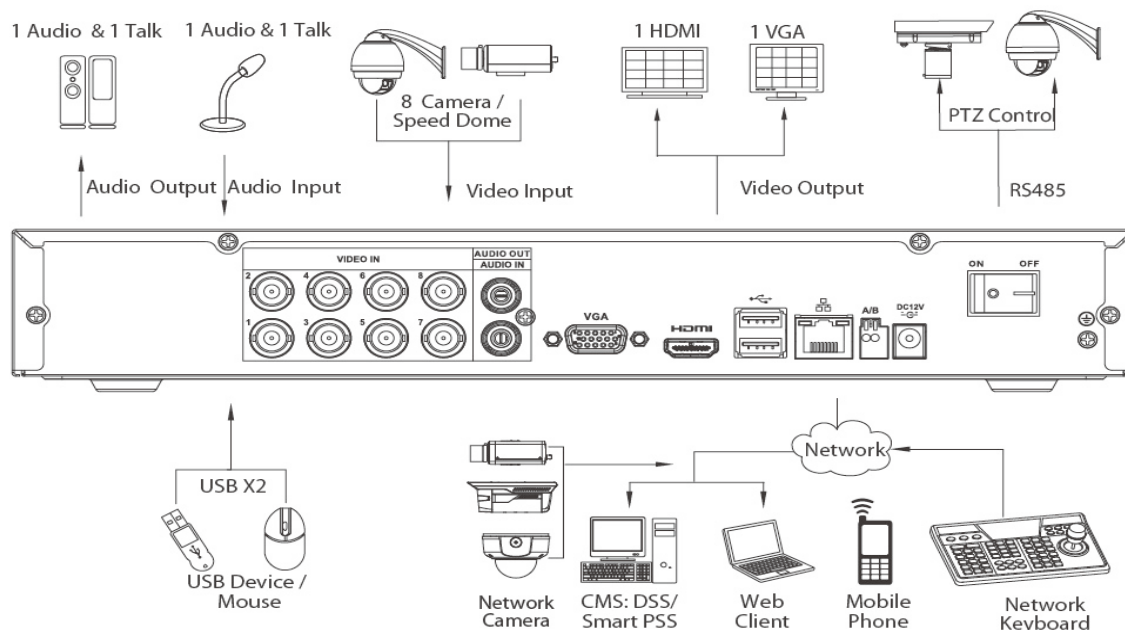

DH-iHCVR5104/5108H-F

Network	
Ethernet	RJ-45 port (10/100M)
Network Functions	HTTP, IPv4/IPv6, TCP/IP, UPNP, RTSP, UDP, SMTP, NTP, DHCP, DNS, PPPOE, DDNS, FTP, IP Filter, SNMP, P2P
Max. User Access	128 users
Smart Phone	iPhone, iPad, Android, Windows Phone
Storage	
Internal HDD	1 SATA port, up to 4TB
Auxiliary Interface	
USB Interface	2 ports(1 Rear), USB2.0
RS485	1 port, For PTZ Control
General	
Power Supply	DC12V/2A
Power Consumption	10W(without HDD)
Working Environment	-10°C ~ +55°C / 10%~90%RH / 86~106kpa
Dimension(W×D×H)	Mini 1U, 325mm×245mm×45mm
Weight	1.25KG(without HDD)

System Connection

*Takes iHCVR5108H-F as an example

Dahua Technology Co., Ltd.

1199' BinAn Road, Binjiang District, Hangzhou, China

Tel: +86-571-87688883

Fax: +86-571-87688815

Email: overseas@dahuatech.com

www.dahuatech.com

*Design and specifications are subject to change without notice.

© 2014 Dahua Technology Co., Ltd.

<https://boutique.idms.fr>