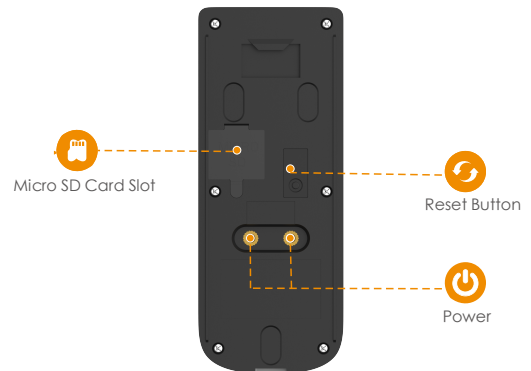

Doorbell Wired

Wi-Fi Video Doorbell

Doorbell Wired supports up to 1080P Full HD video with super wide field of view, which enable you to see your house through the cellphone clearly who is visting. And you can talk with him remotely from your cellphone even when you are not at home.

Two-way Talk

Real-time video and audio talk

Power

AC16~24V, DC12/24V

Cloud Service

Cloud talk, cloud storage

Wi-Fi Connection

IEEE802.11b/g/n(2.4GHz)

Back View

Specifications

Camera

1/2.7" 2 Megapixel progressive CMOS
 2MP (1920 x 1080)
 Night Vision: 5m (16.5ft) distance
 1.9mm fixed lens
 Field of View : 140° (H), 158° (D)

Video & Audio

Video Compression : H.264
 Audio Compression : G.711
 Up to 20fps Frame Rate
 Two-way Bidirectional Talk
 Echo cancellation