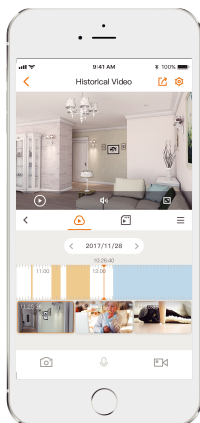

Doorbell Wired

Wi-Fi Video Doorbell

Doorbell Wired supports up to 1080P Full HD video with super wide field of view, which enable you to see your house through the cellphone clearly who is visting. And you can talk with him remotely from your cellphone even when you are not at home.

Stay close with what you care

With Cloud service, you will have access to what you care as long as Internet is available . You can record motion videos on Cloud and play back anytime anywhere.

Front View