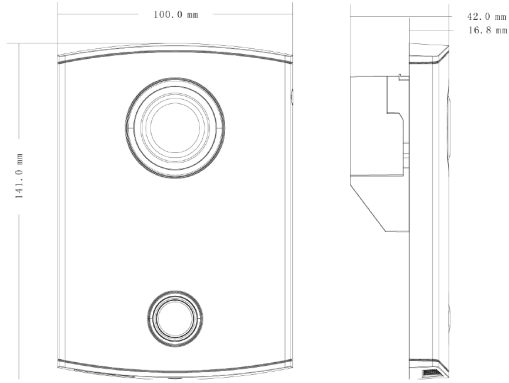

#### General

Ingress Protection	IP54
Tamper Switch	1
Installation	Flush
Material	Aluminum & Plastic
Power	DC 12V
Power Consumption	Standby ≤1W, Work ≤10W
Working Temperature	-30°C~+60°C
Relative Humidity	10%~90%RH
Dimensions	100.0mm×141.0mm×42.0mm
Weight	0.4Kg

Dimensions

View Area

Application