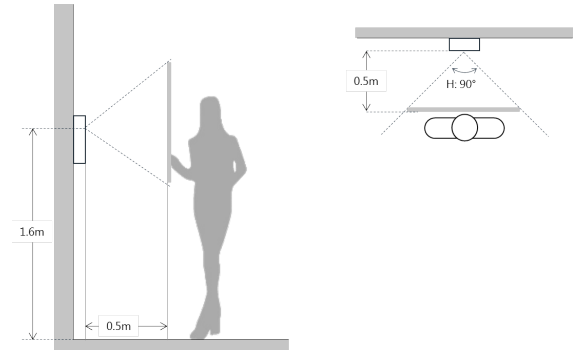

#### General

Ingress Protection	IP54
Tamper Switch	1
Installation	Flush
Material	Aluminum & Plastic
Power	DC 12V
Power Consumption	Standby ≤1W, Work ≤10W
Working Temperature	-30°C~+60°C
Relative Humidity	10%~90%RH
Dimensions	100.0mm×141.0mm×42.0mm
Weight	0.4Kg

Dimensions

View Area

Application