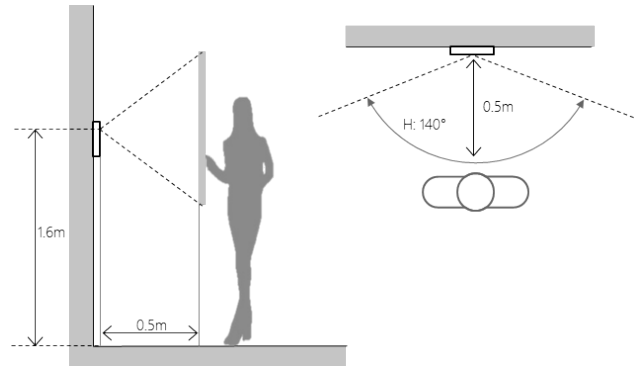

Ingress Protection	IP65, IK08
Tamper Switch	1
Installation	Surface
Material	Aluminum
Power	DC 12V, PoE(802.3af)
Power Consumption	Standby ≤1W, Work ≤7W
Working Temperature	-40°C~+60°C
Relative Humidity	10%~90%RH
Dimensions	182.0mm×30.0mm×101.0mm
Weight	0.8Kg

Dimensions

View Area

Application