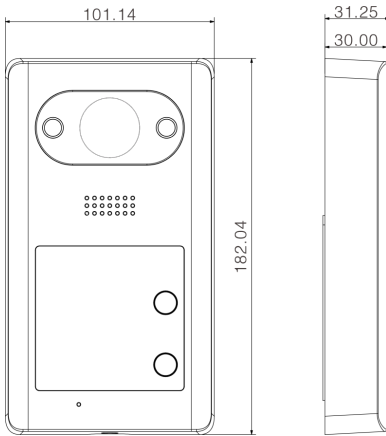

Technical Specification

Model	VTO3211D-P/P2/P4
-------	------------------

System

Main Processor	Embedded Micro Processor
Operation System	Embedded LINUX OS

Video

Video Compression	H.264
Image Sensor	1/2.8" 2MP CMOS
Focal Length	1.9mm
Angle of View	H:140°
Day/Night	ICR

Interface

Door Control	1
Alarm In	2(1ch unlock button, 1ch feedback)
RS485	1

Network

Ethernet	10M/100Mbps Self-adaptive
Network Protocol	TCP/IP

Ethernet	10M/100Mbps Self-adaptive
Network Protocol	TCP/IP

General

Ingress Protection	IP65, IK08
Tamper Switch	1
Installation	Surface
Material	Aluminum
Power	DC 12V, PoE(802.3af)
Power Consumption	Standby ≤1W, Work ≤7W
Working Temperature	-40°C~+60°C
Relative Humidity	10%~90%RH
Dimensions	182.0mm×30.0mm×101.0mm
Weight	0.8Kg

Dimensions

View Area

Application