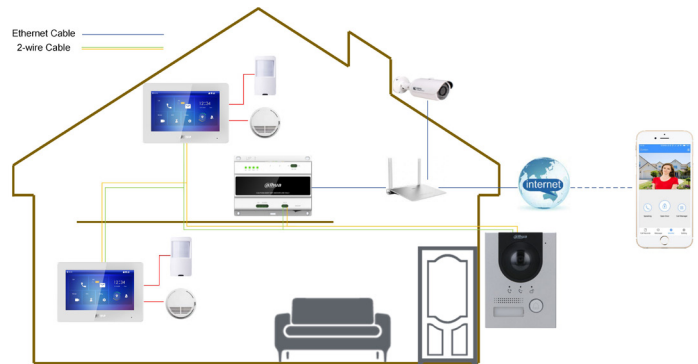

DHI-VTO2202F-P-S2

2-wire IP Villa Door Station

- Anodized aluminum front panel
- CMOS low illumination 2MP HD colorful 160° fisheye camera
- Video intercom function
- Access control function that supports two locks
- Mobile phone app, talk to the visitor or unlock the door remotely on your phone
- Compatible with 2-wire interface & RJ45 interface
- IK07&IP65
- Support H.265
- Support surface and flush mount
- PoE

Day/Night	Auto (ICR)
Audio Compression	G.711u
Audio Input	1 channel
Audio Output	Built-in speaker
Audio Mode	2-way voice communication
Audio Enhancement	Echo suppression/digital noise reduction
Audio Bit Rate	16 KHz, 16 Bit
Status Indicator Light	3

Port

Electric Lock	1
Alarm Output	1
Power Output	1-ch 12 VDC 100mA
Exit Button	1
Door Status Detection	1
Lock Control	1
Network Port	One RJ45 10M/100M network port

General

Appearance color	Silver
Power Supply	Dahua 2-wire switch (max. power supply distance 50 m) DC 48V 1A Standard PoE

Application

Ordering Information

Type	Model	Description
Two-wire IP Villa Door Station	DHI-VTO2202F-P-S2	2Mp Non Issue card 2-wire IP Villa Door Station
Accessories	VTM114	Flush Mounted Box
	VTM115	Surface Mounted Box
	VTM05R	Surface-mounted rain cover for VTO2202F