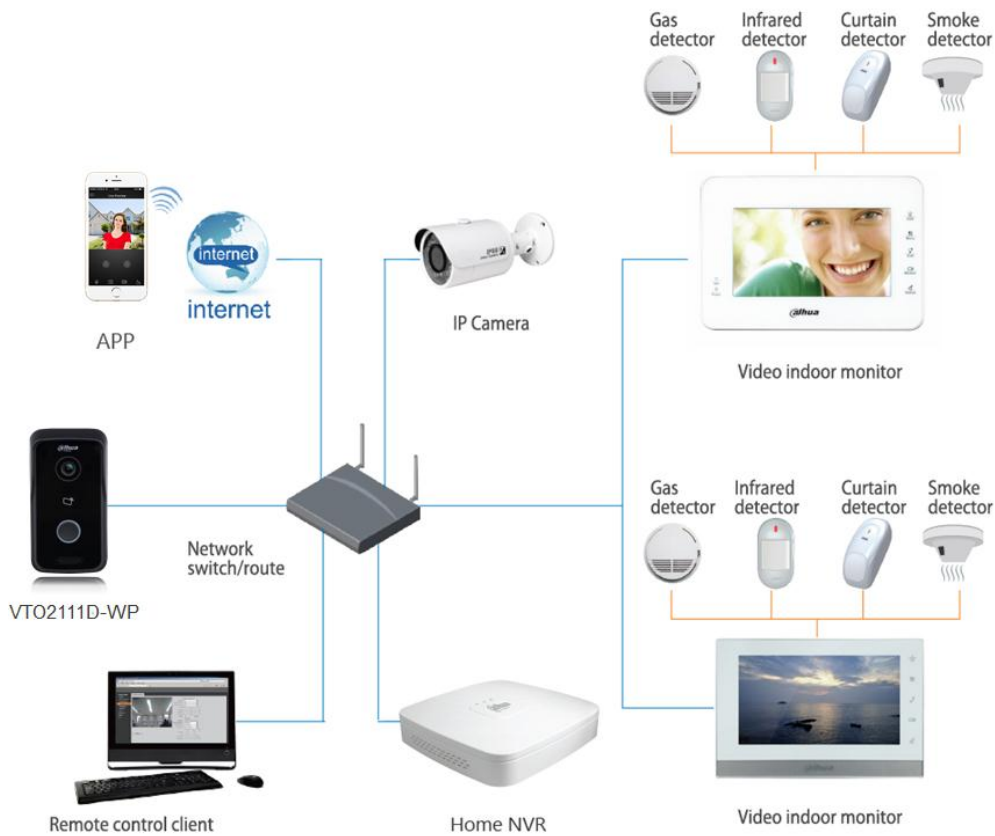

1MP Wi-Fi Villa Outdoor Station

Features

- HD CMOS camera
- Large field of view angle
- Night vision
- Voice indication
- Remote intercom with mobile APP
- Surface mounted

Specifications

Mode		DHI-VTO2111D-WP
System	Main Processor	Embedded Micro Processor
	Operation System	Embedded LINUX OS
Video	Video Compression	H.264
	Image Sensor	1/4" 1MP CMOS
	Lens	2.2mm
	Angle of View	D:125° H:105°
	Day/Night	ICR
Audio	Audio Compression	G.711
	Audio Input	Omnidirectional Mic
	Audio Output	Built-in Speaker
	Bidirectional Talk	Support Dual-way Bidirectional talk
Operation Mode	Keypad	Single Mechanical Button
	Reader	Mifare Card
	Body Approaching	1m
Interface	Door Control	2(1 relay out for main lock, 1 extended by access control module)

DHI-VTO2111D-WP

	Alarm In	2(1ch unlock button, 1ch feedback)
	RS485	1
Network	Wi-Fi	IEEE802.11b/g/n
	Ethernet	10M/100Mbps Self-adaptive
	Network Protocol	TCP/IP
General	Ingress Protection	IP65
	Tamper Switch	1
	Memory Slot	Micro SD, Max 64G
	Installation	Surface & Flush
	Material	Plastic
	Power	DC 12V, PoE(802.3af)
	Power Consumption	Standby ≤1W, Work ≤7W
	Working Environments	- 30°C ~ +60°C
	Relative Humidity	10%~90%RH
	Dimensions	135mm×70.4mm×34.4mm
	Weight	0.4Kg;

Dimensions

Application

1 – Smart Doorbell

Call Mobile phone APP directly without indoor monitor

DHI-VTO2111D-WP

2- Video Intercom

- Color video & audio call
- IPC surveillance
- Alarm integration
- Remote intercom with mobile APP