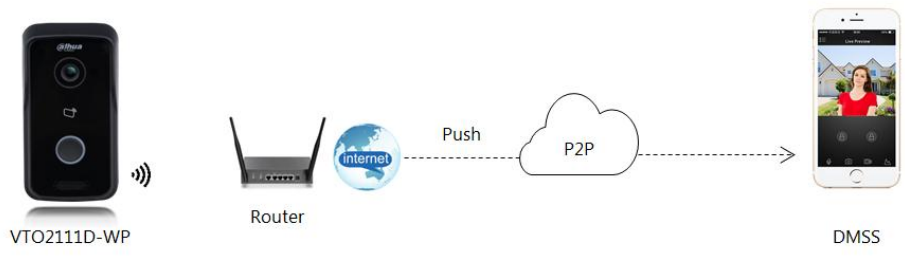

1MP Wi-Fi Villa Outdoor Station

Features

- HD CMOS camera
- Large field of view angle
- Night vision
- Voice indication
- Remote intercom with mobile APP
- Surface mounted

Specifications

Mode		DHI-VTO2111D-WP
System	Main Processor	Embedded Micro Processor
	Operation System	Embedded LINUX OS
Video	Video Compression	H.264
	Image Sensor	1/4" 1MP CMOS
	Lens	2.2mm
	Angle of View	D:125° H:105°
	Day/Night	ICR
Audio	Audio Compression	G.711
	Audio Input	Omnidirectional Mic
	Audio Output	Built-in Speaker
	Bidirectional Talk	Support Dual-way Bidirectional talk
Operation Mode	Keypad	Single Mechanical Button
	Reader	Mifare Card
	Body Approaching	1m
Interface	Door Control	2(1 relay out for main lock, 1 extended by access control module)

DHI-VTO2111D-WP

	Alarm In	2(1ch unlock button, 1ch feedback)
	RS485	1
Network	Wi-Fi	IEEE802.11b/g/n
	Ethernet	10M/100Mbps Self-adaptive
	Network Protocol	TCP/IP
General	Ingress Protection	IP65
	Tamper Switch	1
	Memory Slot	Micro SD, Max 64G
	Installation	Surface & Flush
	Material	Plastic
	Power	DC 12V, PoE(802.3af)
	Power Consumption	Standby ≤1W, Work ≤7W
	Working Environments	- 30°C ~ +60°C
	Relative Humidity	10%~90%RH
	Dimensions	135mm×70.4mm×34.4mm
	Weight	0.4Kg;

Dimensions

Application

1 – Smart Doorbell

Call Mobile phone APP directly without indoor monitor

DHI-VTO2111D-WP

2- Video Intercom

- Color video & audio call
- IPC surveillance
- Alarm integration
- Remote intercom with mobile APP