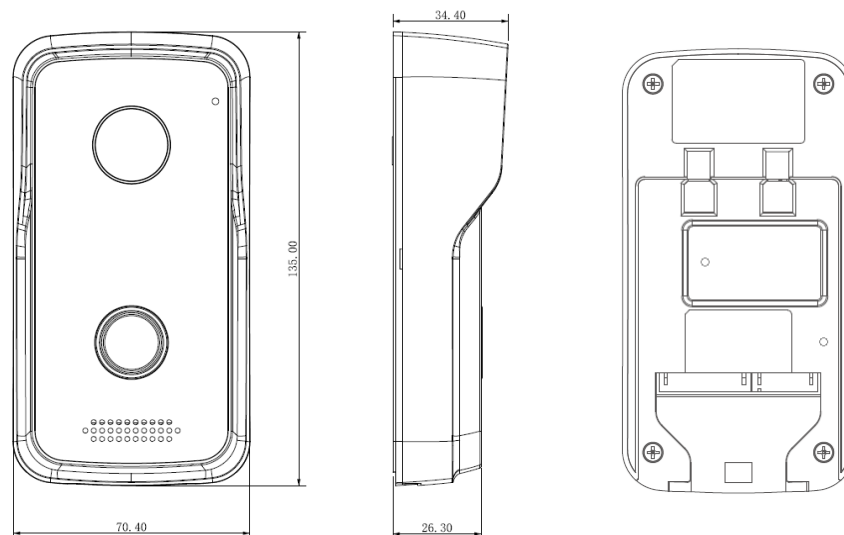

DHI-VTO2111D-WP

	Alarm In	2(1ch unlock button, 1ch feedback)
	RS485	1
Network	Wi-Fi	IEEE802.11b/g/n
	Ethernet	10M/100Mbps Self-adaptive
	Network Protocol	TCP/IP
General	Ingress Protection	IP65
	Tamper Switch	1
	Memory Slot	Micro SD, Max 64G
	Installation	Surface & Flush
	Material	Plastic
	Power	DC 12V, PoE(802.3af)
	Power Consumption	Standby ≤1W, Work ≤7W
	Working Environments	- 30°C ~ +60°C
	Relative Humidity	10%~90%RH
	Dimensions	135mm×70.4mm×34.4mm
	Weight	0.4Kg;

Dimensions

Application

1 – Smart Doorbell

Call Mobile phone APP directly without indoor monitor