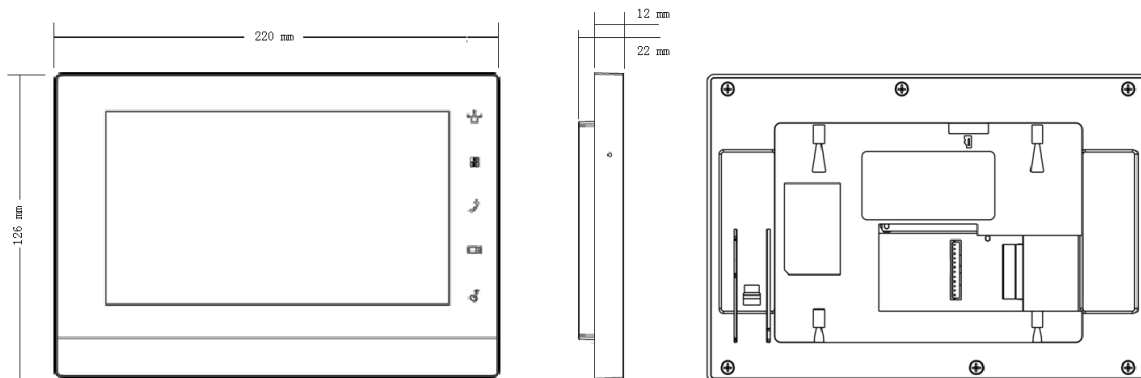

DH-VTH1550CHW-2

	network protocol	TCP/IP
General	Power	DC 24V
	Power Consumption	Standby $\leq 1.5W$, work $\leq 7W$
	work environment	Temperature: $-10^{\circ}C \sim +55^{\circ}C$
		Humidity: 10~90%RH
	Dimensions	200.5mm$\times$136.5mm$\times$22.0mm (L*W*T) ;
Weight	0.8Kg;	

Dimensions

Dahua Technology Co., Ltd.

1199BinAn Road, Binjiang District, Hangzhou, China

Tel: +86-571-87688883

Fax: +86-571-87688815

Email: overseas@dahuatech.com

www.dahuatech.com

*Design and specifications are subject to change without notice.