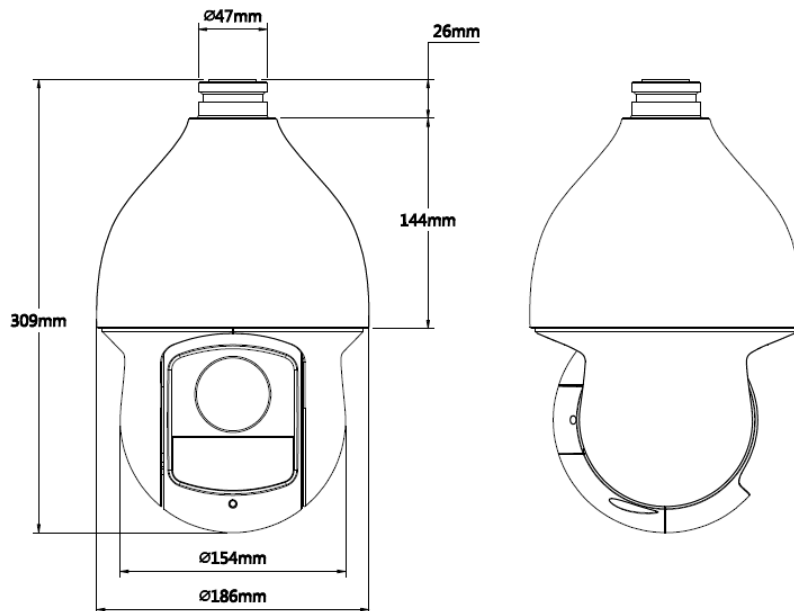

## Technical Specifications

Model	DH-SD59212S-HN	DH-SD59220S-HN	DH-SD59230S-HN
<b>Camera</b>			
Image Sensor	1/2.8" CMOS		
Effective Pixels	1944(H) x 1092(V), 2Megapixels		
Scanning System	Progressive		
Electronic Shutter Speed	1/3 ~ 1/30,000s		
Min. Illumination	Color: 0.05Lux@F1.6; B/W: 0.005Lux@F1.6		
S/N Ratio	More than 55dB		
<b>Camera Features</b>			
Day/Night	Auto(ICR) / Color / B/W		
Backlight Compensation	BLC / HLC / DWDR (Digital WDR)		
White Balance	Auto, ATW, Indoor, Outdoor, Manual		
Gain Control	Auto / Manual		
Noise Reduction	Ultra DNR (2D/3D)		
Privacy Masking	Up to 24 areas		
Digital Zoom	16x		
<b>Lens</b>			
Focal Length	5.1mm~61.2mm (12x Optical zoom)	5.5mm ~ 110.0mm (20x Optical zoom)	4.3mm~129mm (30x Optical zoom)
Max Aperture	F1.6~ F3.0	F1.6 ~ F3.5	F1.6~ F5.0
Focus Control	Auto / Manual		
Angle of View	H: 51.3° ~ 4.64°	H: 51° ~ 2.60°	H: 65.1° ~ 2.34°
Close Focus Distance	100mm~ 1000mm		
<b>PTZ</b>			
Pan/Tilt Range	Pan: 0° ~ 360° endless; Tilt: -15° ~ 90°, auto flip 180°		
Manual Control Speed	Pan: 0.1° ~300° /s; Tilt: 0.1° ~200° /s		
Preset Speed	Pan: 400° /s; Tilt: 300° /s		
Preset	300		
PTZ Mode	5 Pattern, 8 Tour, Auto Pan, Auto Scan		
Speed Setup	Human-oriented focal length/ speed adaptation		
Power up Action	Auto restore to previous PTZ and lens status after power failure		
Idle Motion	Activate Preset/ Pan/ Scan/ Tour/ Pattern if there is no command in the specified period		
IR Distance	80m (DC12V) 100m (AC24V)		
<b>Video</b>			
Compression	H.264 / MJPEG		
Resolution	1080P(1920×1080)/ 720P(1280×720) / D1(704×576/ 704×480) /CIF (352×288/352×240)		
Frame Rate	Main Stream	1080P/ D1 (1 ~ 25/30fps), 720P(1~50/60fps)	

## Dimensions (mm)