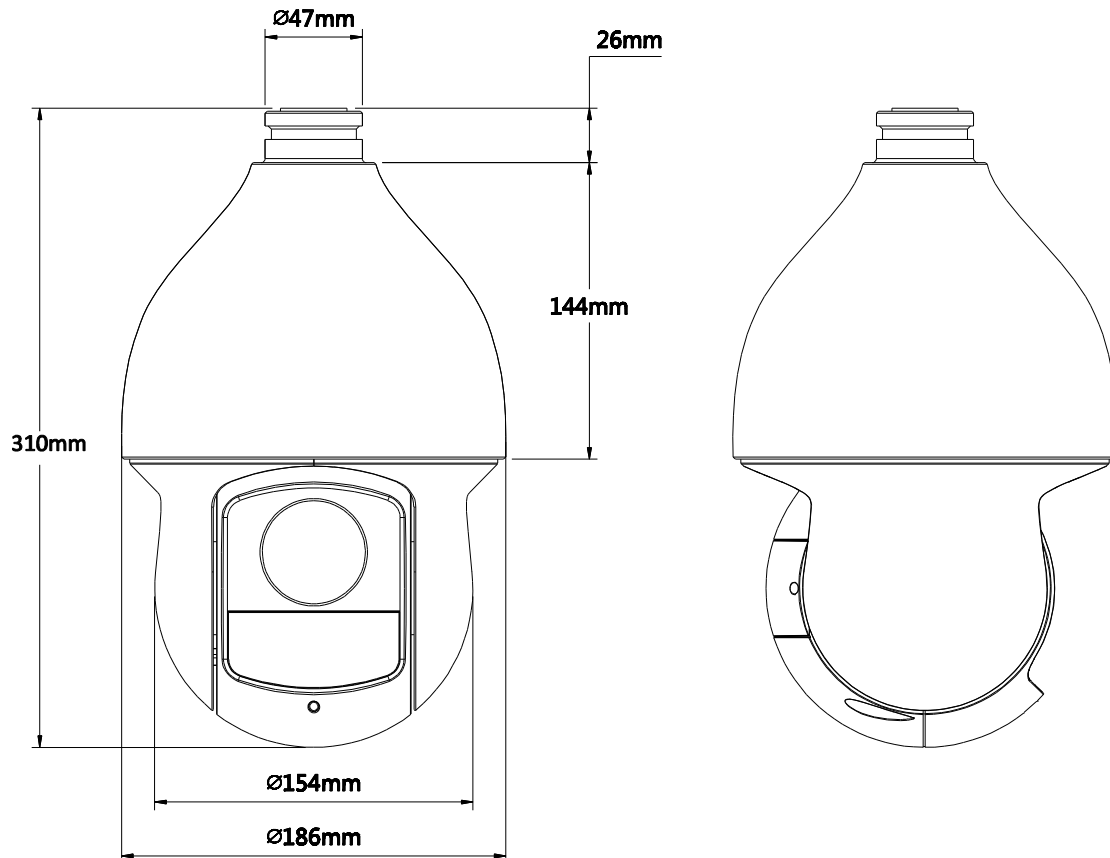

## DH-SD59212I/220I/230I-HC

IR Distance	100m
<b>Audio</b>	
Interface	1 channel In
<b>Auxiliary Interface</b>	
RS485	1
Alarm	2/1 channel In/Out
<b>General</b>	
Power Supply	AC24V/3A (±10%)
Power Consumption	12W, 25W (IR on)
Working Environment	-40°C ~ 70°C / Less than 90% RH
Ingress Protection	IP66
Dimensions	Φ186.0(mm) x 310(mm)
Weight	3.5Kg

### Dimensions (mm)