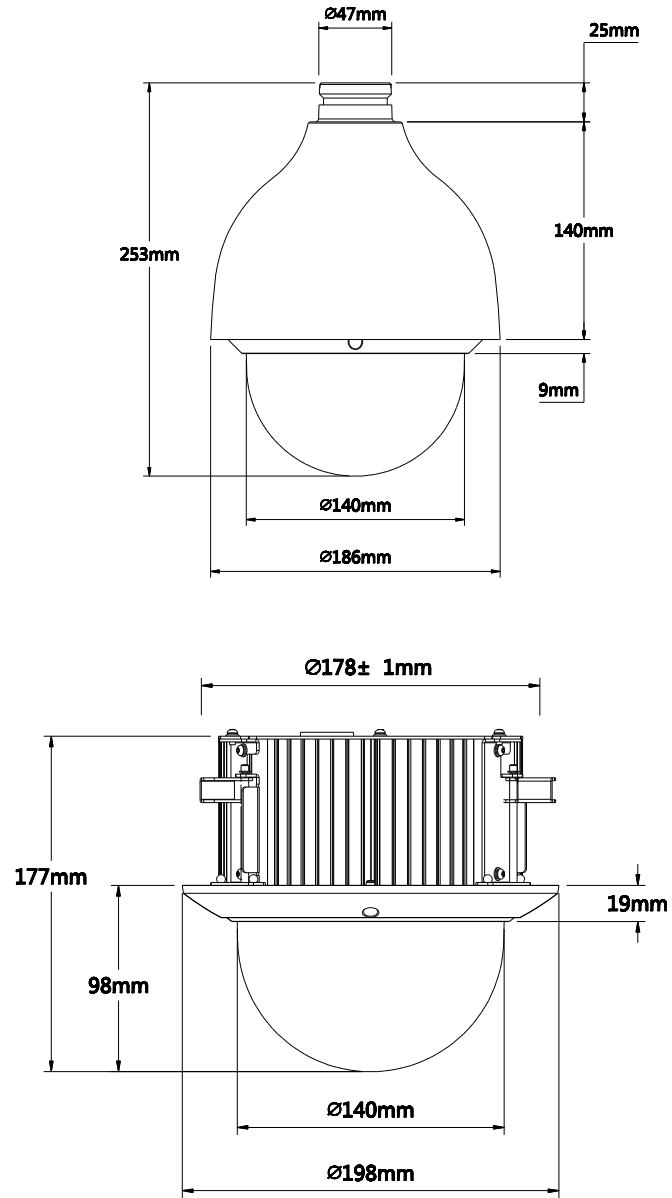

DH-SD50(52C)220S/230S-HN

Technical Specifications

Model	DH-SD50220S-HN DH-SD52C220S-HN	DH-SD50230S-HN DH-SD52C230S-HN
Camera		
Image Sensor	1/2.8" Exmor CMOS	
Effective Pixels	1920(H) x 1080(V), 2Megapixels	
Scanning System	Progressive	
Electronic Shutter Speed	1/3 ~ 1/30,000s	
Min. Illumination	Color: 0.05Lux@F1.6; B/W: 0.005Lux@F1.6	
S/N Ratio	More than 55dB	
Camera Features		
Day/Night	Auto(ICR) / Color / B/W	
Backlight Compensation	BLC / HLC / DWDR (Digital WDR)	
White Balance	Auto, ATW, Indoor, Outdoor, Manual	
Gain Control	Auto / Manual	
Noise Reduction	Ultra DNR (2D/3D)	
Privacy Masking	Up to 24 areas	
Digital Zoom	16x	
Lens		
Focal Length	5.5mm ~ 110.0mm (20x Optical zoom)	4.3mm~129mm (30x Optical zoom)
Max Aperture	F1.6 ~ F3.5	F1.6~ F5.0
Focus Control	Auto / Manual	
Angle of View	H: 51° ~ 2.60°	H: 65.1° ~ 2.34°
Close Focus Distance	100mm~1000mm	
PTZ		
Pan/Tilt Range	Pan: 0° ~ 360° endless; Tilt: 0° ~ 90°, auto flip 180°	
Manual Control Speed	Pan: 0.1° ~ 350° /s; Tilt: 0.1° ~ 250° /s	
Preset Speed	Pan: 500° /s; Tilt: 500° /s	
Preset	300(DH-SD)	
PTZ Mode	5 Pattern, 8 Tour, Auto Pan, Auto Scan	
Speed Setup	Human-oriented focal length/ speed adaptation	
Power up Action	Auto restore to previous PTZ and lens status after power failure	
Idle Motion	Activate Preset/ Pan/ Scan/ Tour/ Pattern if there is no command in the specified period	
Protocol	DH-SD(Auto recognition)	
Video		
Compression	H.264 / MJPEG	
Resolution	1080P(1920×1080)/ 720P(1280×720) / D1(704×576/ 704×480) /CIF (352×288/352×240)	
Frame Rate	Main Stream	1080P/ D1 (1 ~ 25/30fps), 720P(1~50/60fps)

DH-SD50(52C)220S/230S-HN

Dimensions (mm)

DH-SD50(52C)220S/230S-HN

Accessories

		
DH-PFB300S	DH-PFA110	Power Supply

Accessories (Optional)

					
DH-PFB 300C	DH-PFA112	DH-PFA113	DH- PFA120	DH-PFA150	DH-PFA151