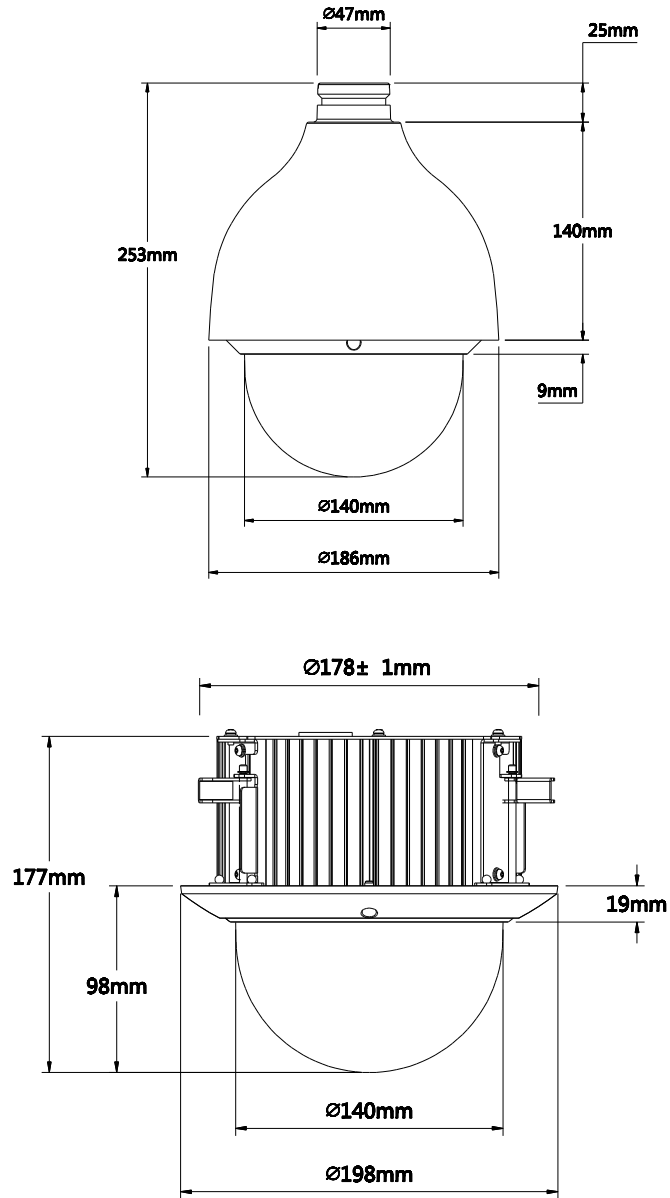

## Technical Specifications

Model	DH-SD50220S-HN DH-SD52C220S-HN	DH-SD50230S-HN DH-SD52C230S-HN
<b>Camera</b>		
Image Sensor	1/2.8" Exmor CMOS	
Effective Pixels	1920(H) x 1080(V), 2Megapixels	
Scanning System	Progressive	
Electronic Shutter Speed	1/3 ~ 1/30,000s	
Min. Illumination	Color: 0.05Lux@F1.6; B/W: 0.005Lux@F1.6	
S/N Ratio	More than 55dB	
<b>Camera Features</b>		
Day/Night	Auto(ICR) / Color / B/W	
Backlight Compensation	BLC / HLC / DWDR (Digital WDR)	
White Balance	Auto, ATW, Indoor, Outdoor, Manual	
Gain Control	Auto / Manual	
Noise Reduction	Ultra DNR (2D/3D)	
Privacy Masking	Up to 24 areas	
Digital Zoom	16x	
<b>Lens</b>		
Focal Length	5.5mm ~ 110.0mm (20x Optical zoom)	4.3mm~129mm (30x Optical zoom)
Max Aperture	F1.6 ~ F3.5	F1.6~ F5.0
Focus Control	Auto / Manual	
Angle of View	H: 51° ~ 2.60°	H: 65.1° ~ 2.34°
Close Focus Distance	100mm~1000mm	
<b>PTZ</b>		
Pan/Tilt Range	Pan: 0° ~ 360° endless; Tilt: 0° ~ 90°, auto flip 180°	
Manual Control Speed	Pan: 0.1° ~ 350° /s; Tilt: 0.1° ~ 250° /s	
Preset Speed	Pan: 500° /s; Tilt: 500° /s	
Preset	300(DH-SD)	
PTZ Mode	5 Pattern, 8 Tour, Auto Pan, Auto Scan	
Speed Setup	Human-oriented focal length/ speed adaptation	
Power up Action	Auto restore to previous PTZ and lens status after power failure	
Idle Motion	Activate Preset/ Pan/ Scan/ Tour/ Pattern if there is no command in the specified period	
Protocol	DH-SD(Auto recognition)	
<b>Video</b>		
Compression	H.264 / MJPEG	
Resolution	1080P(1920×1080)/ 720P(1280×720) / D1(704×576/ 704×480) /CIF (352×288/352×240)	
Frame Rate	Main Stream	1080P/ D1 (1 ~ 25/30fps), 720P(1~50/60fps)

## Dimensions (mm)