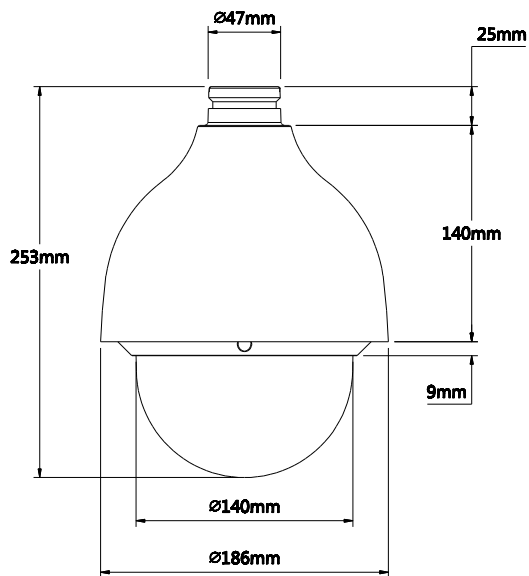

## DH-SD50/52C220I-HC

RS485	1	
Alarm	2/1 channel In/Out	
<b>General</b>		
Power Supply	AC24V/ 1.5A	
Power Consumption	10W, 19W (Heater on)	10W
Working Environment	-40°C ~ 70°C / Less than 90% RH	-20°C ~ 60°C / Less than 90% RH
Ingress Protection	IP67, IK10	IK10
Dimensions	Φ186.0(mm) x 253(mm)	Φ198(mm) x 177(mm)
Weight	2.5Kg	2.2Kg

### Dimensions (mm)