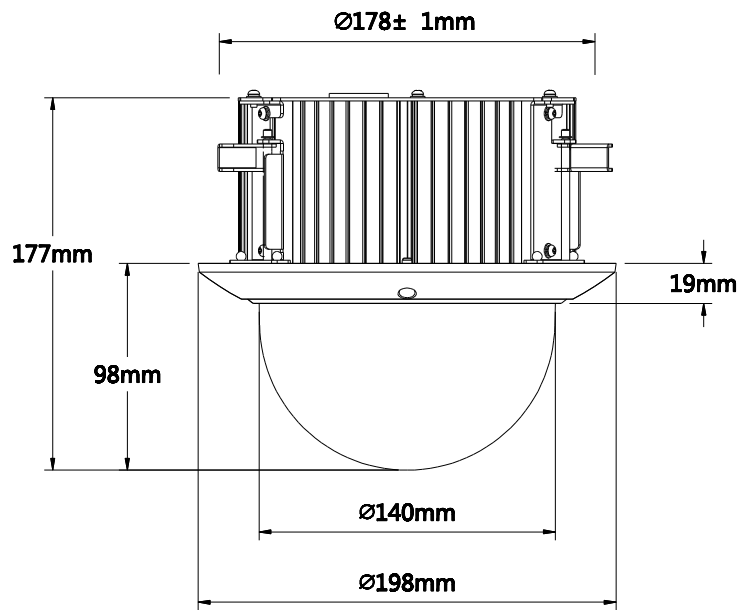

DH-SD50/52C220I-HC

Accessories

DH-PFB300S	DH-PFA110	Power Supply

Accessories (Optional)

DH-PFB300C	DH-PFA112	DH-PFA113