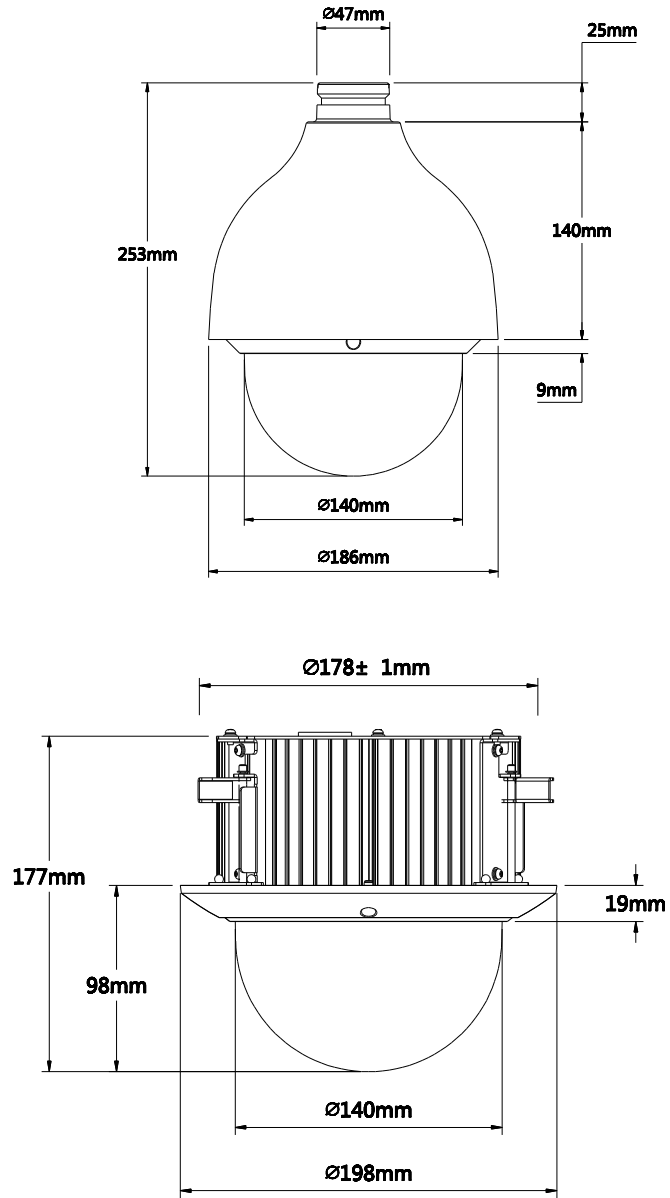

DH-SD50(52C)220S/230S-HN

Technical Specifications

Model	DH-SD50220S-HN DH-SD52C220S-HN	DH-SD50230S-HN DH-SD52C230S-HN
Camera		
Image Sensor	1/2.8" Exmor CMOS	
Effective Pixels	1920(H) x 1080(V), 2Megapixels	
Scanning System	Progressive	
Electronic Shutter Speed	1/3 ~ 1/30,000s	
Min. Illumination	Color: 0.05Lux@F1.6; B/W: 0.005Lux@F1.6	
S/N Ratio	More than 55dB	
Camera Features		
Day/Night	Auto(ICR) / Color / B/W	
Backlight Compensation	BLC / HLC / DWDR (Digital WDR)	
White Balance	Auto, ATW, Indoor, Outdoor, Manual	
Gain Control	Auto / Manual	
Noise Reduction	Ultra DNR (2D/3D)	
Privacy Masking	Up to 24 areas	
Digital Zoom	16x	
Lens		
Focal Length	5.5mm ~ 110.0mm (20x Optical zoom)	4.3mm~129mm (30x Optical zoom)
Max Aperture	F1.6 ~ F3.5	F1.6~ F5.0
Focus Control	Auto / Manual	
Angle of View	H: 51° ~ 2.60°	H: 65.1° ~ 2.34°
Close Focus Distance	100mm~1000mm	
PTZ		
Pan/Tilt Range	Pan: 0° ~ 360° endless; Tilt: 0° ~ 90°, auto flip 180°	
Manual Control Speed	Pan: 0.1° ~ 350° /s; Tilt: 0.1° ~ 250° /s	
Preset Speed	Pan: 500° /s; Tilt: 500° /s	
Preset	300(DH-SD)	
PTZ Mode	5 Pattern, 8 Tour, Auto Pan, Auto Scan	
Speed Setup	Human-oriented focal length/ speed adaptation	
Power up Action	Auto restore to previous PTZ and lens status after power failure	
Idle Motion	Activate Preset/ Pan/ Scan/ Tour/ Pattern if there is no command in the specified period	
Protocol	DH-SD(Auto recognition)	
Video		
Compression	H.264 / MJPEG	
Resolution	1080P(1920×1080)/ 720P(1280×720) / D1(704×576/ 704×480) /CIF (352×288/352×240)	
Frame Rate	Main Stream	1080P/ D1 (1 ~ 25/30fps), 720P(1~50/60fps)

DH-SD50(52C)220S/230S-HN

Dimensions (mm)

DH-SD50(52C)220S/230S-HN

Accessories

		
DH-PFB300S	DH-PFA110	Power Supply

Accessories (Optional)

					
DH-PFB 300C	DH-PFA112	DH-PFA113	DH- PFA120	DH-PFA150	DH-PFA151