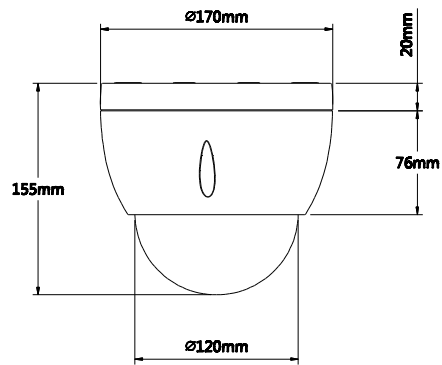

DH-SD40/42/42C212S-HN

Bit Rate	H.264: 448K ~ 8192Kbps, MJPEG: 56K ~ 20480Kbps		
Audio			
Compression	G.711a / G.711u (32kbps) / PCM (128kbps)		
Interface	1/1 channel In/Out		
Network			
Ethernet	RJ-45 (10/100Base-T)		
Protocol	IPv4/IPv6, HTTP, HTTPS, SSL, TCP/IP, UDP, UPnP, ICMP, IGMP, SNMP, RTSP, RTP, SMTP, NTP, DHCP, DNS, PPPOE, DDNS, FTP, IP Filter, QoS, Bonjour		
Compatibility	ONVIF PSIA CGI		
Max. User Access	20 users		
Smart Phone	iPhone, iPad, Android, Windows Phone		
Auxiliary Interface			
Memory Slot	Micro SD, Max 64GB		
RS485	N/A		
Alarm	2/1 channel In/Out		
General			
Power Supply	AC24V/1.5A (±10%), POE plus (802.3at)		
Power Consumption	12W, 22W(Heater on)	12W	
Working Environment	-40°C ~ 60°C / Less than 90% RH	-20°C ~ 60°C / Less than 90% RH	
Ingress Protection	IP66	N/A	
Vandal Resistance	IK10(Optional)		
Dimensions	Φ186mm×234mm	Φ170mm×155mm	Φ198mm×158mm
Weight	2.3Kg	1.8Kg	2.3Kg

DH-SD40/42/42C212S-HN

Dimensions (mm)

SD40212S-HN

SD42212S-HN

SD42C212S-HN

DH-SD40/42/42C212S-HN

Accessories

SD40212S-HN