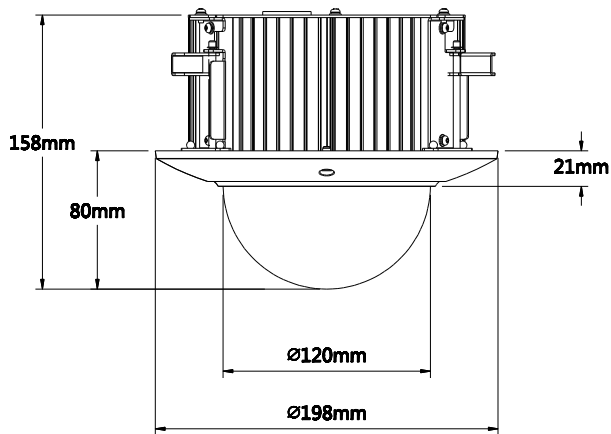

DH-SD40/42/42C212S-HN

Dimensions (mm)

SD40212S-HN

SD42212S-HN

SD42C212S-HN

DH-SD40/42/42C212S-HN

Accessories

SD40212S-HN