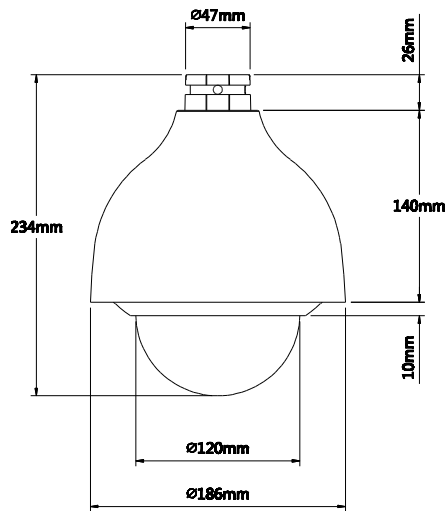

DH-SD40/42/42C212S-HN

Technical Specifications:

Model	DH-SD40212S-HN	DH-SD42212S-HN	DH-SD42C212S-HN
Camera			
Image Sensor	1/2.8" Exmor CMOS		
Effective Pixels	1944(H) x 1092(V), 2 Megapixels		
Horizontal Resolution	>1000TVL		
Scanning System	Progressive		
Electronic Shutter Speed	1/3s ~1/30,000s		
Min. Illumination	Color: 0.05 Lux/F1.6, B/W: 0.005Lux/F1.6		
S/N Ratio	More than 55dB		
Camera Features			
Day/Night	Auto(ICR) / Color / B/W		
Backlight Compensation	BLC / HLC / DWDR (Digital WDR)		
White Balance	Auto, ATW, Indoor, Outdoor, Manual		
Gain Control	Auto / Manual		
Noise Reduction	2D / 3D		
Privacy Masking	Up to 24 areas		
Digital Zoom	16x		
Lens			
Focal Length	5.1 mm~61.2mm (12x Optical zoom)		
Max Aperture	F1.6~ F3.0		
Focus Control	Auto / Manual		
Angle of View	H: 51.3° ~ 4.64°		
Close Focus Distance	100mm~1000mm		
PTZ			
Pan/Tilt Range	Pan: 0° ~ 360° endless; Tilt: -2° ~ 90°, auto flip 180°		
Manual Control Speed	Pan: 0.1° ~ 300°/s; Tilt: 0.1° ~120°/s		
Preset Speed	Pan: 300°/s; Tilt:200°/s		
Preset	80(DH-SD)		
PTZ Mode	5 Pattern, 8 Tour, 5 Auto Scan, Auto Pan		
Speed Setup	Human-oriented focal length/ speed adaptation		
Power up Action	Auto restore to previous PTZ and lens status after power failure		
Idle Motion	Activate Preset/Pan/Scan/Tour/Pattern if there is no command in the specified period		
Video			
Compression	H.264 / MJPEG		
Resolution	1080P(1920×1080)/720P(1280×720)/D1(704×576/704×480)/CIF(352×288/352×240)		
Frame Rate	Main Stream	1080P/ D1 (1 ~ 25/30fps), 720P(1~50/60fps)	
	Sub Stream 1	D1/CIF(1 ~ 25/30fps)	

DH-SD40/42/42C212S-HN

Dimensions (mm)

SD40212S-HN

SD42212S-HN

SD42C212S-HN

DH-SD40/42/42C212S-HN

Accessories

SD40212S-HN