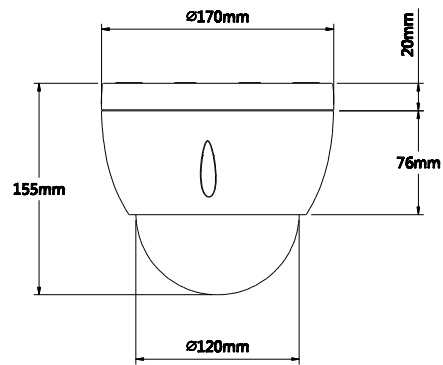

DH-SD40/42/42C212S-HN

Bit Rate	H.264: 448K ~ 8192Kbps, MJPEG: 56K ~ 20480Kbps		
Audio			
Compression	G.711a / G.711u (32kbps) / PCM (128kbps)		
Interface	1/1 channel In/Out		
Network			
Ethernet	RJ-45 (10/100Base-T)		
Protocol	IPv4/IPv6, HTTP, HTTPS, SSL, TCP/IP, UDP, UPnP, ICMP, IGMP, SNMP, RTSP, RTP, SMTP, NTP, DHCP, DNS, PPPOE, DDNS, FTP, IP Filter, QoS, Bonjour		
Compatibility	ONVIF PSIA CGI		
Max. User Access	20 users		
Smart Phone	iPhone, iPad, Android, Windows Phone		
Auxiliary Interface			
Memory Slot	Micro SD, Max 64GB		
RS485	N/A		
Alarm	2/1 channel In/Out		
General			
Power Supply	AC24V/1.5A (±10%), POE plus (802.3at)		
Power Consumption	12W, 22W(Heater on)	12W	
Working Environment	-40°C ~ 60°C / Less than 90% RH	-20°C ~ 60°C / Less than 90% RH	
Ingress Protection	IP66	N/A	
Vandal Resistance	IK10(Optional)		
Dimensions	Φ186mm×234mm	Φ170mm×155mm	Φ198mm×158mm
Weight	2.3Kg	1.8Kg	2.3Kg

DH-SD40/42/42C212S-HN

Dimensions (mm)

SD40212S-HN

SD42212S-HN

SD42C212S-HN

DH-SD40/42/42C212S-HN

Accessories

SD40212S-HN