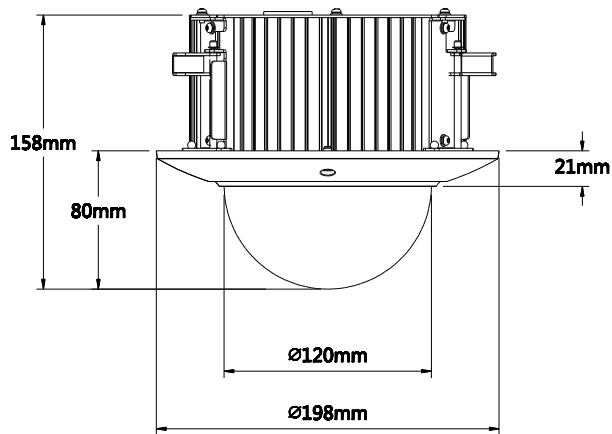

DH-SD40/42/42C212S-HN

Dimensions (mm)

SD40212S-HN

SD42212S-HN

SD42C212S-HN

DH-SD40/42/42C212S-HN

Accessories

SD40212S-HN